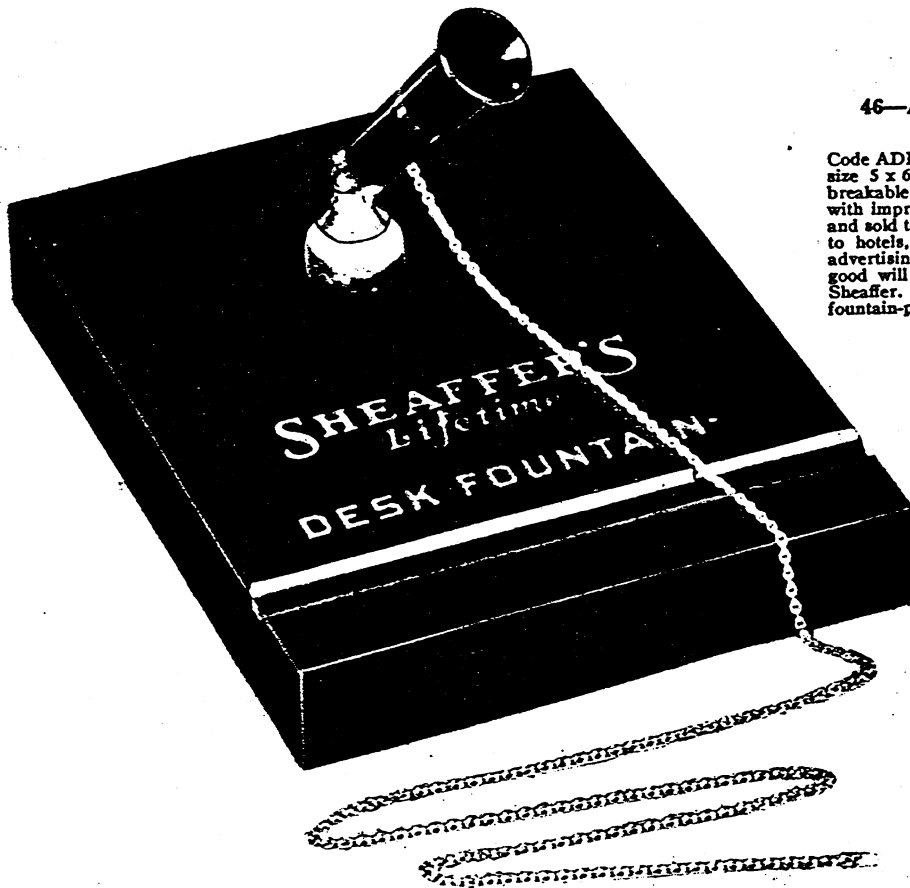

46—Advertising Desk Stand

Code ADDEL. Single tinted plate glass base, size $5 \times 6\frac{1}{4} \times 1$ " with Universal black, unbreakable Radite socket. Base photoplated with imprint of W. A. Sheaffer Pen Company and sold to the dealer for distribution or resale to hotels, bank lobbies, golf clubs, etc., for advertising purposes as well as a creator of good will for the Sheaffer dealer as well as Sheaffer. Equipped with one Lifetime desk fountain-pen with chain attachment.
Net $5.00